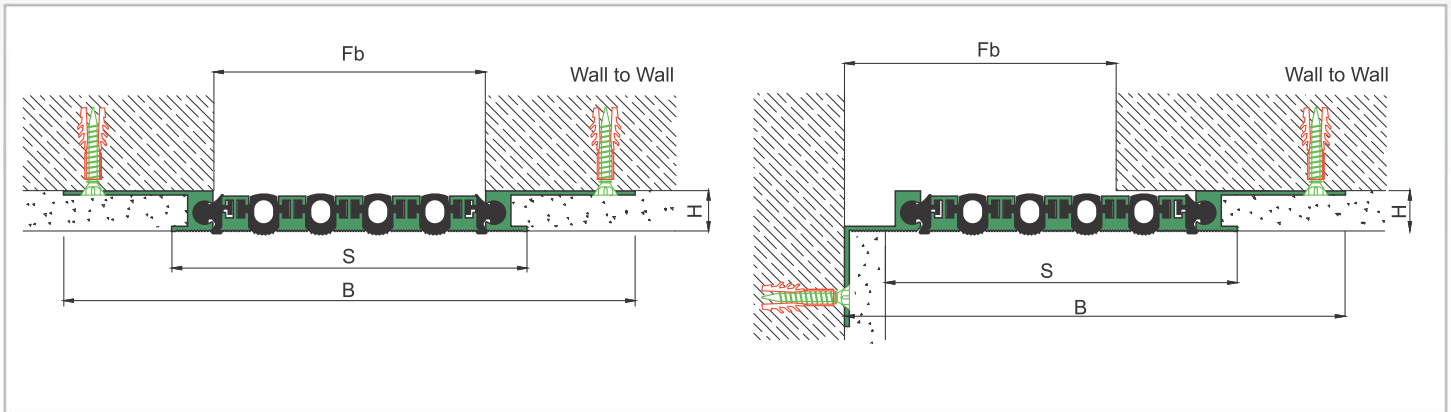

AS A126 flush mounted profile can easily be installed by means of screws to all types of wall & ceiling. Adjustable interlocking profile and gasket configuration makes it available for gaps up to 200 mm. Multipartite design ensures the profile to meet displacements in 3 directions. If inquired, AS A126 can be applied with floor type AS A226 and this dual application brings in a decorative aspect. Profiles are delivered factory-assembled.

- Application Areas** : Indoor & Outdoor / Wall & Ceiling
- Ideal for** : Shopping Malls, Airports, Residences, Hospitals, Hotels, Commercial & Public Buildings etc.
- Material** : Mill Finish Aluminum (Anodizing optional), TPE Gasket
- Aluminum Alloy** : 6063 AA-USA / EN AW 6063
- Optional Supplies** : Fire Barrier, Waterproof EPDM membrane

* Visuals are representative and the profile configuration may differ depending on the characteristics requested.

GASKET COLORS **BLACK** GREY BEIGE Custom Colors available.

LOCATION	MODEL	GAP (Fb) mm	HEIGHT (H) MM	OVERALL WIDTH (B) mm	VISIBLE WIDTH (S) mm	MOVEMENT (W) mm	LOAD CAPACITY	STANDARD LENGTH (mt)
Wall to Wall	AS A126-030	30	15 / 28	128	48	± 2	N/A	3
	AS A126-050	50	15 / 28	148	68	± 4	N/A	3
	AS A126-060	60	15 / 28	170	90	± 6	N/A	3
	AS A126-080	80	15 / 28	190	110	± 8	N/A	3
	AS A126-100	100	15 / 28	210	131	± 10	N/A	3
	AS A126-120	120	15 / 28	231	152	± 12	N/A	3
	AS A126-140	140	15 / 28	252	173	± 14	N/A	3
	AS A126-160	160	15 / 28	273	193	± 16	N/A	3
	AS A126-200	200	15 / 28	315	235	± 20	N/A	3

Note: Please ask for different sizes

Profil No Profile Number	AS A126 120	AS A126 120K
Fb (mm)	120	120
H (mm) yaklaşık approx.	28	28
W± (mm) yaklaşık approx.	±12	±12
Renk Color	Alüminyum: Natürel, Fitiller: Siyah, gri, diğer Aluminum: Natural, Inserts: Black, grey, others	
Malzeme Material	Alüminyum, TPE Termoplastik Elastomer Aluminum, TPE Thermoplastic Elastomer	
Standart Uzunluk Standard Length	3	