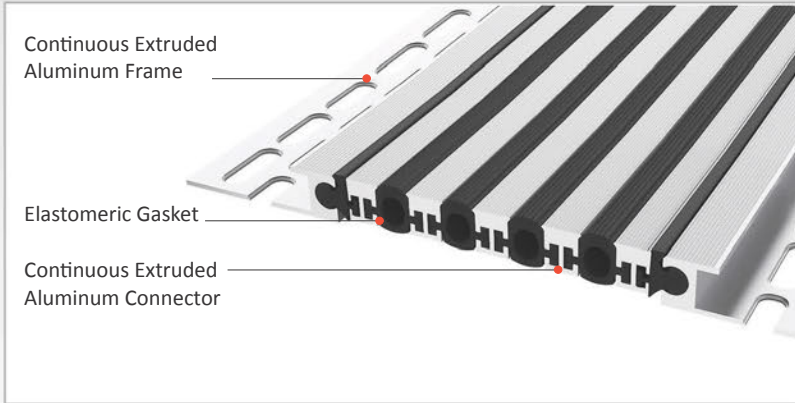

AS A126 flush mounted profile can easily be installed by means of screws to all types of wall & ceiling. Adjustable interlocking profile and gasket configuration makes it available for gaps up to 200 mm. Multipartite design ensures the profile to meet displacements in 3 directions. If inquired, AS A126 can be applied with floor type AS A226 and this dual application brings in a decorative aspect. Profiles are delivered factory-assembled.

- Application Areas** : Indoor & Outdoor / Wall & Ceiling
- Ideal for** : Shopping Malls, Airports, Residences, Hospitals, Hotels, Commercial & Public Buildings etc.
- Material** : Mill Finish Aluminum (Anodizing optional), TPE Gasket
- Aluminum Alloy** : 6063 AA-USA / EN AW 6063
- Optional Supplies** : Fire Barrier, Waterproof EPDM membrane

* Visuals are representative and the profile configuration may differ depending on the characteristics requested.

GASKET COLORS **BLACK** GREY BEIGE Custom Colors available.

LOCATION	MODEL	GAP (Fb) mm	HEIGHT (H) MM	OVERALL WIDTH (B) mm	VISIBLE WIDTH (S) mm	MOVEMENT (W) mm	LOAD CAPACITY	STANDARD LENGTH (mt)
Wall to Wall	AS A126-030	30	15 / 28	128	48	± 2	N/A	3
	AS A126-050	50	15 / 28	148	68	± 4	N/A	3
	AS A126-060	60	15 / 28	170	90	± 6	N/A	3
	AS A126-080	80	15 / 28	190	110	± 8	N/A	3
	AS A126-100	100	15 / 28	210	131	± 10	N/A	3
	AS A126-120	120	15 / 28	231	152	± 12	N/A	3
	AS A126-140	140	15 / 28	252	173	± 14	N/A	3
	AS A126-160	160	15 / 28	273	193	± 16	N/A	3
	AS A126-200	200	15 / 28	315	235	± 20	N/A	3

Note: Please ask for different sizes

Profil No Profile Number	AS A126 120	AS A126 120K
Fb (mm)	120	120
H (mm) yaklaşık approx.	28	28
W± (mm) yaklaşık approx.	±12	±12
Renk Color	Alüminyum: Natürel, Fitiller: Siyah, gri, diğer Aluminum: Natural, Inserts: Black, grey, others	
Malzeme Material	Alüminyum, TPE Termoplastik Elastomer Aluminum, TPE Thermoplastic Elastomer	
Standart Uzunluk Standard Length	3	