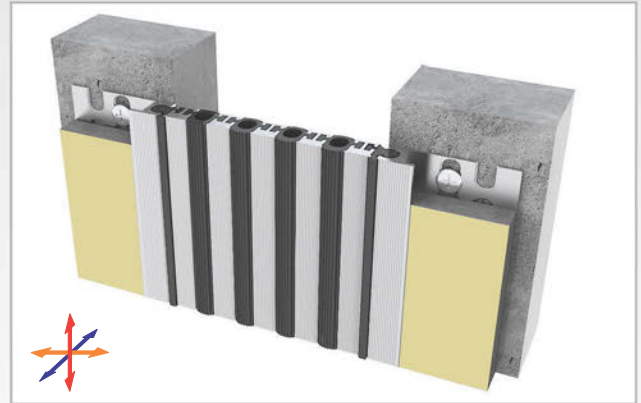

AS A126 flush mounted profile can easily be installed by means of screws to all types of wall & ceiling. Adjustable interlocking profile and gasket configuration makes it available for gaps up to 200 mm. Multipartite design ensures the profile to meet displacements in 3 directions. If inquired, AS A126 can be applied with floor type AS A226 and this dual application brings in a decorative aspect. Profiles are delivered factory-assembled.

- Application Areas** : Indoor & Outdoor / Wall & Ceiling
- Ideal for** : Shopping Malls, Airports, Residences, Hospitals, Hotels, Commercial & Public Buildings etc.
- Material** : Mill Finish Aluminum (Anodizing optional), TPE Gasket
- Aluminum Alloy** : 6063 AA-USA / EN AW 6063
- Optional Supplies** : Fire Barrier, Waterproof EPDM membrane

* Visuals are representative and the profile configuration may differ depending on the characteristics requested.

GASKET COLORS **BLACK** GREY BEIGE Custom Colors available.

LOCATION	MODEL	GAP (Fb) mm	HEIGHT (H) MM	OVERALL WIDTH (B) mm	VISIBLE WIDTH (S) mm	MOVEMENT (W) mm	LOAD CAPACITY	STANDARD LENGTH (mt)
Wall to Wall	AS A126-030	30	15 / 28	128	48	± 2	N/A	3
	AS A126-050	50	15 / 28	148	68	± 4	N/A	3
	AS A126-060	60	15 / 28	170	90	± 6	N/A	3
	AS A126-080	80	15 / 28	190	110	± 8	N/A	3
	AS A126-100	100	15 / 28	210	131	± 10	N/A	3
	AS A126-120	120	15 / 28	231	152	± 12	N/A	3
	AS A126-140	140	15 / 28	252	173	± 14	N/A	3
	AS A126-160	160	15 / 28	273	193	± 16	N/A	3
	AS A126-200	200	15 / 28	315	235	± 20	N/A	3

Note: Please ask for different sizes

Profil No Profile Number	AS A126 120	AS A126 120K
Fb (mm)	120	120
H (mm) yaklaşık approx.	28	28
W± (mm) yaklaşık approx.	±12	±12
Renk Color	Alüminyum: Natürel, Fitiller: Siyah, gri, diğer Aluminum: Natural, Inserts: Black, grey, others	
Malzeme Material	Alüminyum, TPE Termoplastik Elastomer Aluminum, TPE Thermoplastic Elastomer	
Standart Uzunluk Standard Length	3	