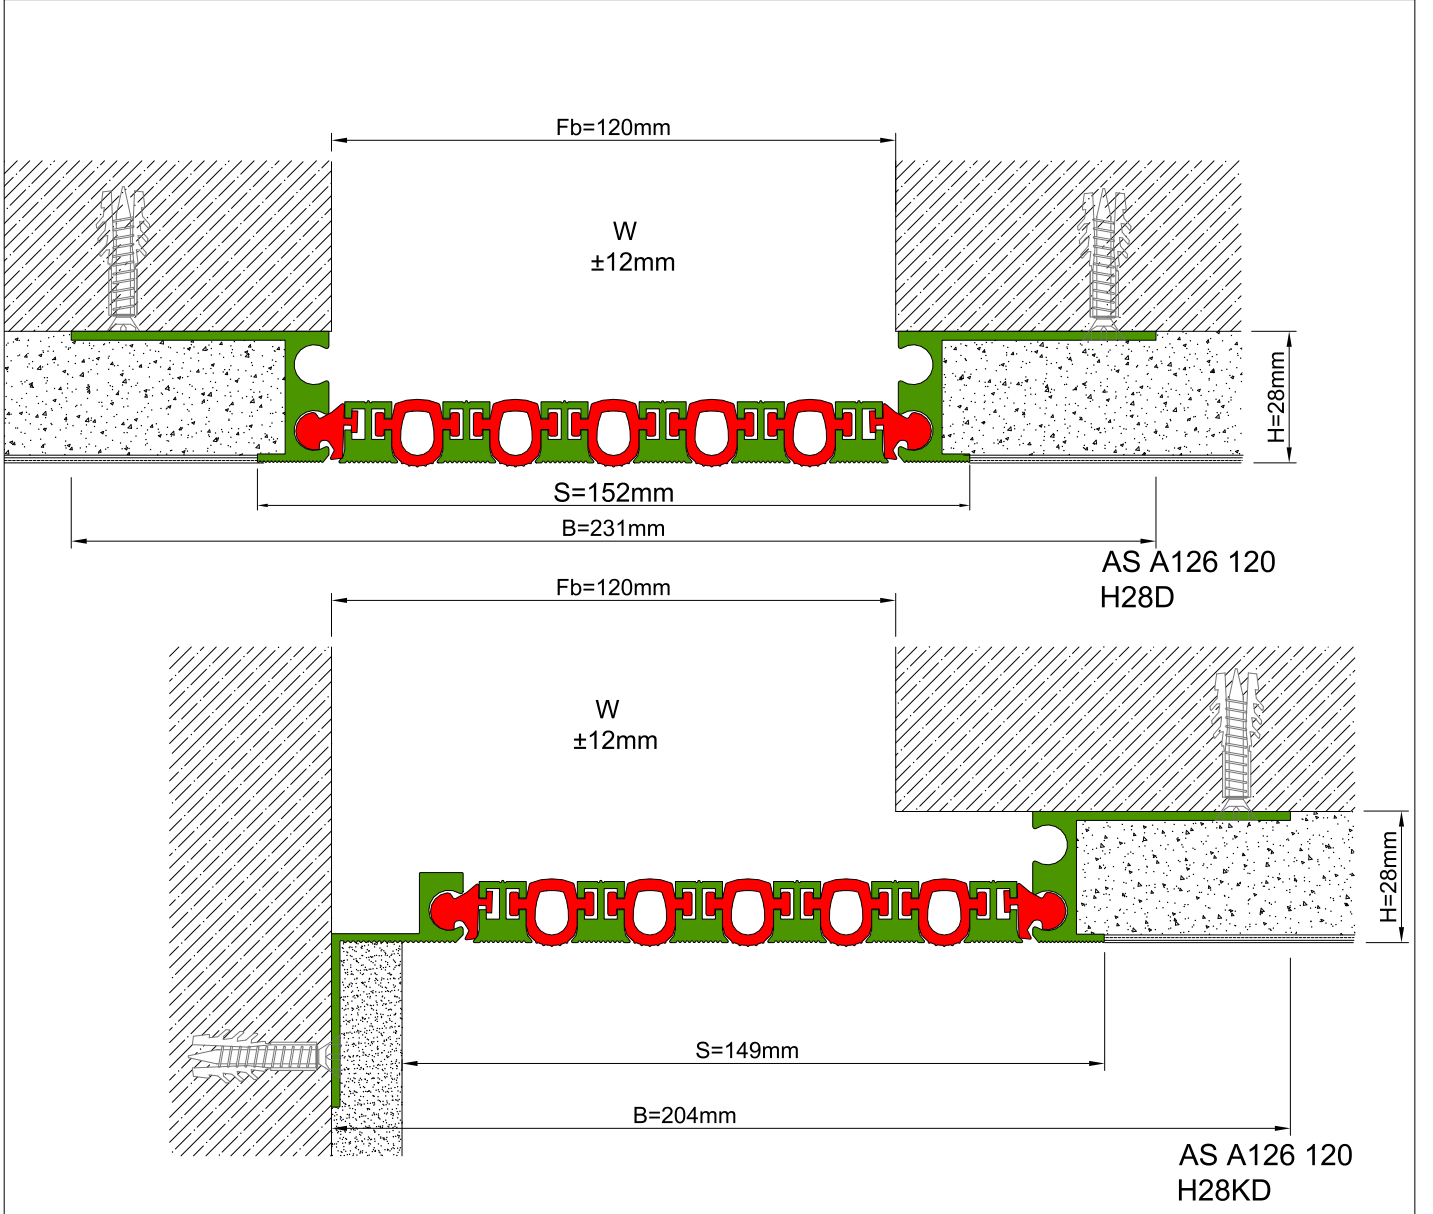

AS A126 flush mounted profile can easily be installed by means of screws to all types of wall & ceiling. Adjustable interlocking profile and gasket configuration makes it available for gaps up to 200 mm. Multipartite design ensures the profile to meet displacements in 3 directions. If inquired, AS A126 can be applied with floor type AS A226 and this dual application brings in a decorative aspect. Profiles are delivered factory-assembled.

- Application Areas** : Indoor & Outdoor / Wall & Ceiling
- Ideal for** : Shopping Malls, Airports, Residences, Hospitals, Hotels, Commercial & Public Buildings etc.
- Material** : Mill Finish Aluminum (Anodizing optional), TPE Gasket
- Aluminum Alloy** : 6063 AA-USA / EN AW 6063
- Optional Supplies** : Fire Barrier, Waterproof EPDM membrane

* Visuals are representative and the profile configuration may differ depending on the characteristics requested.

GASKET COLORS **BLACK** GREY BEIGE Custom Colors available.

LOCATION	MODEL	GAP (Fb) mm	HEIGHT (H) MM	OVERALL WIDTH (B) mm	VISIBLE WIDTH (S) mm	MOVEMENT (W) mm	LOAD CAPACITY	STANDARD LENGTH (mt)
Wall to Wall	AS A126-030	30	15 / 28	128	48	± 2	N/A	3
	AS A126-050	50	15 / 28	148	68	± 4	N/A	3
	AS A126-060	60	15 / 28	170	90	± 6	N/A	3
	AS A126-080	80	15 / 28	190	110	± 8	N/A	3
	AS A126-100	100	15 / 28	210	131	± 10	N/A	3
	AS A126-120	120	15 / 28	231	152	± 12	N/A	3
	AS A126-140	140	15 / 28	252	173	± 14	N/A	3
	AS A126-160	160	15 / 28	273	193	± 16	N/A	3
	AS A126-200	200	15 / 28	315	235	± 20	N/A	3

Note: Please ask for different sizes

Profil No Profile Number	AS A126 120	AS A126 120K
Fb (mm)	120	120
H (mm) yaklaşık approx.	28	28
W± (mm) yaklaşık approx.	±12	±12
Renk Color	Alüminyum: Natürel, Fitiller: Siyah, gri, diğer Aluminum: Natural, Inserts: Black, grey, others	
Malzeme Material	Alüminyum, TPE Termoplastik Elastomer Aluminum, TPE Thermoplastic Elastomer	
Standart Uzunluk Standard Length	3	